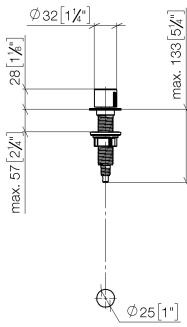

Strainer waste with control handle - Champagne (22kt Gold)

ELIO

10 712 970

- control for single basin
- including adapter for Bowden cable

Fits ELIO, ENO, MEM, META SQUARE, SYNC and TARA ULTRA

Fits: ELIO, MEM, ENO, SYNC, TARA ULTRA, META SQUARE

	Champagne (22kt Gold)	10 712 970-47
	Chrome	10 712 970-00
	Brushed Platinum	10 712 970-06
	Platinum	10 712 970-08
	Durabrand (23kt Gold)	10 712 970-09
	Dark Chrome	10 712 970-19
	Brushed Durabrand (23kt Gold)	10 712 970-28
	Matte Black	10 712 970-33
	Brushed Champagne (22kt Gold)	10 712 970-46
	Brushed Chrome	10 712 970-93
	Brushed Dark Platinum	10 712 970-99

10 712 970

mm [inches]

10 712 970

Parts for other finishes can be found here: [Chrome](#)

Spare parts list

No.	Item Number	Name	Quantity used	Delivery time
1	09 20 97 030-47	handle	1	60
2	90 12 12 002 00 90	fixing cap	1	2
3	09 27 87 011-47	rosette	1	30
4	09 14 10 042 90	seal	1	2
5	09 29 06 087-47	spindle	1	-
Spare part can no longer be ordered, please order the replacement item				
6	04 30 01 029 00 90	adaptor	1	2
7	09 24 03 175 90	adaptor	1	2
8	09 11 10 073-07	connection	1	30
9	09 11 10 074-07	connection	1	30
10	09 11 10 079-07	connection	1	30
11	09 30 11 087 90	disc	1	2
12	09 23 30 024-07	nut	1	30